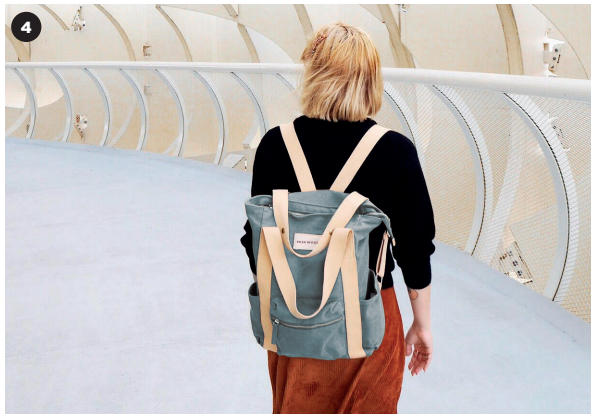

1. Colorado | 2. Cotton Label | 3. Greystone | 4. Saona | 5. Garnet

DETAILS

Material: High quality canvas colored with traditional Batik Indonesian wax-resist dyeing technique, 100% cotton lining.

- › Capacity: 13,5L
- › One large main compartment with internal padding and laptop soft touch sleeve (up to 15")
- › Fully padded back panel
- › Easy access zip
- › External zip pocket
- › Adjustable straps