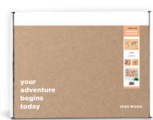

DETAILS

Material: 3 mm natural cork, digital printing design.

Frame colors (optional): ☐ ☒

Designs: Colonial, Old School, Retro, Terracota, Tropical, Vintage.

Product size:

- › L: 60 x 45 x 0,3 cm
- › XL: 90 x 60 x 0,3 cm
- › L framed: 63 x 48 x 1,5 cm
- › XL framed: 93 x 63 x 1,5 cm

Includes: 📌 x 10 📌 x 10 🗺 x 8 + Branding Flyer + Instructions

Pack Type: Printed cardboard box with sticker.

Packaging size:

- › L: 50 x 10 x 10 cm
- › XL: 70 x 13 x 13 cm
- › L framed: 64 x 50,5 x 4,5 cm
- › XL framed: 94 x 60,5 x 4,5 cm

L

XL

Framed map

Display