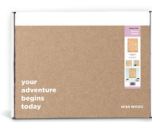

Designs: Amsterdam, Barcelona, London, Madrid, New York, Paris, Rome.

Product size:

- › L: 60 x 45 x 0,3 cm
- › XL: 90 x 60 x 0,3 cm
- › L framed: 63 x 48 x 1,5 cm
- › XL framed: 93 x 63 x 1,5 cm

Includes:  x 10  x 10  x 8 +  x 2 + Branding + Instructions

Pack Type: Printed cardboard box with sticker.

Packaging size:

- › L: 50 x 10 x 10 cm
- › XL: 70 x 13 x 13 cm
- › L framed: 64 x 50,5 x 4,5 cm
- › XL framed: 94 x 60,5 x 4,5 cm

L

XL

Framed map

Display

WOODY MAP WATERCOLOR

Includes: 📌 x 10 📌 x 10 🗺 x 8 + Branding Flyer + Instructions

Pack Type: Printed cardboard box with sticker.

Packaging size:

- › L: 50 x 10 x 10 cm
- › XL: 70 x 13 x 13 cm
- › L framed: 64 x 50,5 x 4,5 cm
- › XL framed: 94 x 60,5 x 4,5 cm