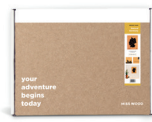

Designs: France, Germany, Italy, Spain, USA.

Product size:

- › L: 60 x 45 x 0,3 cm
- › XL: 90 x 60 x 0,3 cm
- › L framed: 63 x 48 x 1,5 cm
- › XL framed: 93 x 63 x 1,5 cm

Includes: 📌 x 10 📌 x 10 🗺 x 8 + Branding Flyer + Instructions

Pack Type: Printed cardboard box with sticker.

Packaging size:

- › L: 50 x 10 x 10 cm
- › XL: 70 x 13 x 13 cm
- › L framed: 64 x 50,5 x 4,5 cm
- › XL framed: 94 x 60,5 x 4,5 cm

L

XL

Framed map

Display

WOODY MAP NATURAL CITIES