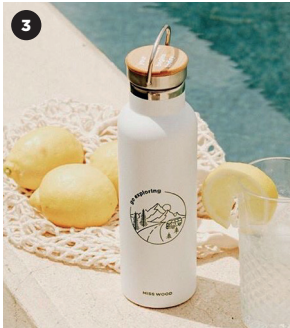

Product size: 41 x 27,5 x 1,2 cm.

Pack Type: Printed cardboard tag.

Colorado

Garnet

Greystone

Saona

MISS WOOD BOTTLE

Hydrate your life while taking care of the planet. Our stainless steel bottle is perfect for fast sips and refills on the go. Keep exploring with style!

1. Exploring | 2. World | 3. Exploring | 4. Pattern | 5. Lid detail

DETAILS

Material: High-quality double wall stainless steel, BPA free and bamboo wood finish.

- › Capacity: 0.6 l
- › Lightweight (400 g)
- › Keeps warm for 12 hours and stays cold for 24 hours
- › Does not retain or impart any flavour
- › Original Miss Wood designs