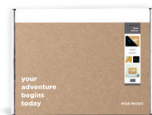

DETAILS

Material: 3 mm natural cork, fluorescent screen printing.

Frame color (optional): ☐

Product size:

- › L: 60 x 45 x 0,3 cm
- › XL: 90 x 60 x 0,3 cm
- › L framed: 63 x 48 x 1,5 cm
- › XL framed: 93 x 63 x 1,5 cm

Includes: 1 x 20 1 x 20 1 x 8 + Branding Flyer + Instructions

Pack Type: Printed cardboard box with sticker.

Packaging size:

- › L: 50 x 10 x 10 cm
- › XL: 70 x 13 x 13 cm
- › L framed: 64 x 50,5 x 4,5 cm
- › XL framed: 94 x 60,5 x 4,5 cm

Framed map