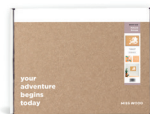

Product size:

- › L: 60 x 45 x 0,3 cm
- › XL: 90 x 60 x 0,3 cm
- › L framed: 63 x 48 x 1,5 cm
- › XL framed: 93 x 63 x 1,5 cm

Includes: 📌 x 10 📌 x 10 🗺 x 8 + Branding Flyer + Instructions

Pack Type: Printed cardboard box with sticker.

Packaging size:

- › L: 50 x 10 x 10 cm
- › XL: 70 x 13 x 13 cm
- › L framed: 64 x 50,5 x 4,5 cm
- › XL framed: 94 x 60,5 x 4,5 cm

L

XL

Framed map

Display

WOODY MAP NATURAL COUNTRIES

Our cork map of the countries. Perfect for remembering and planning your next trips to that fascinating country you've always wanted to explore.