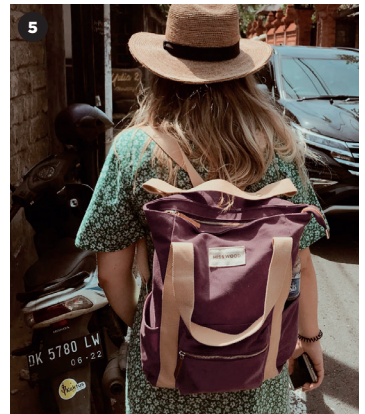

DETAILS

Material: 3 mm printed Natural Wood.

Product size: 2,5 x 1 x 0,1 cm.

Pack Type: Printed cardboard box.

Packaging size: 3 x 5 x 0,8 cm.

Packagings:

MISS WOOD BACKPACK

The Miss Wood Backpack is the perfect bag for the everyday traveler. We have included a pocket with extra protection for your laptop, an easy access zip, and two open side pockets. A timeless design that combines functionality and elegance.